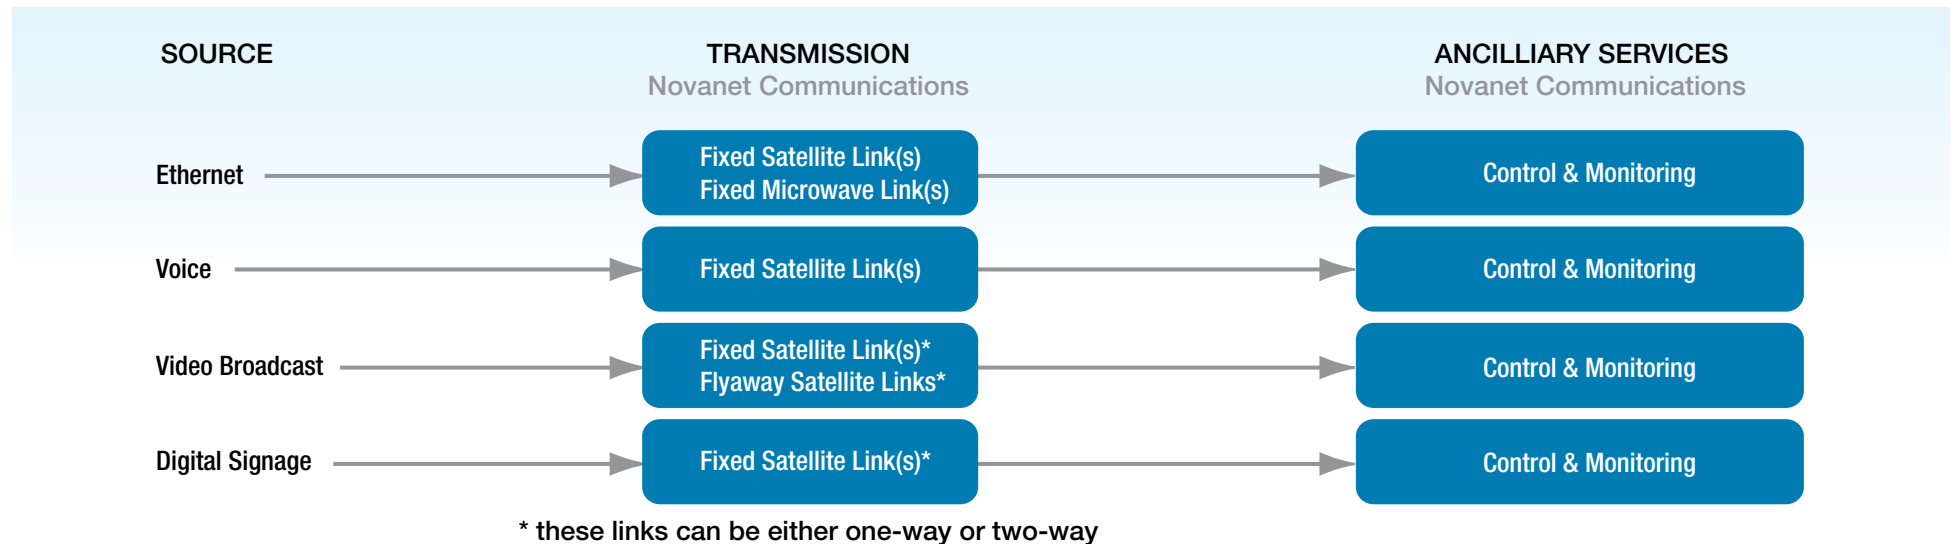

Solutions for Enterprise

Novanet uses advanced microwave, wireless and satellite technologies to bring an enterprise's remote communication sites greater efficiencies and higher data rates. Our proven expertise and experience has made us the preferred solutions provider for many complex and integrated communication networks.

- design, install and monitor complex remote network connectivity
- efficient management of email, web, voice, high speed data
- security levels that meet the most demanding business needs

Enterprise Products